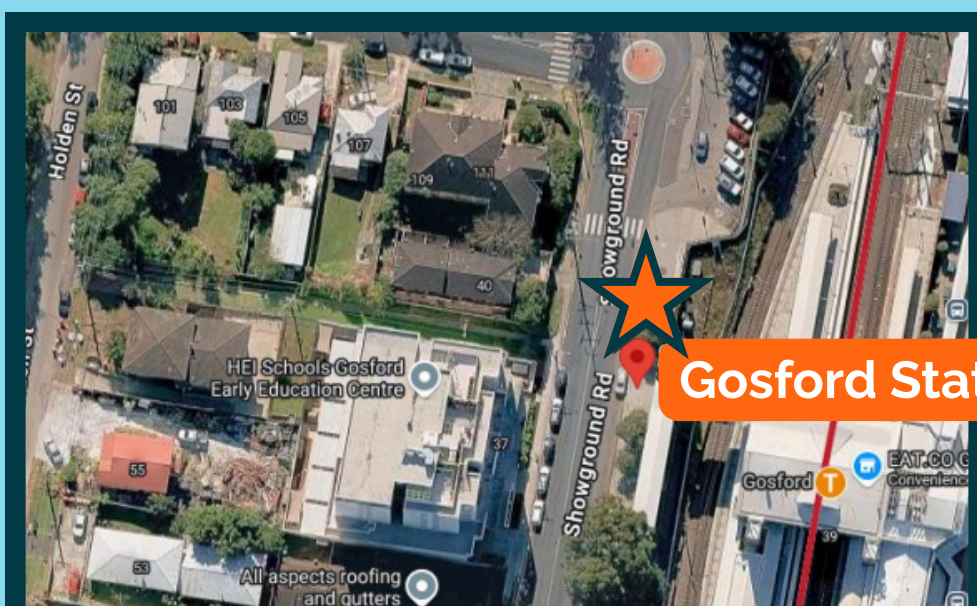

# SHUTTLE BUS PICK UP & DROP OFF LOCATIONS

- The Festival shuttle busses run both ways between Gosford Station, voco Gosford, Erina Fair, Wyong & Hornsby and the Festival
- Entry to the shuttle is by pre-purchased tickets only
- 1 ticket is required per person, per way
- Arrive at the location 15 minutes prior to departure time
- Please have your ticket ready to present to the driver

## GOSFORD STATION

Showground Road side of Gosford Train Station

## ERINA FAIR

Erina Fair North/South Rd, via Karalta Rd Erina Bus Interchange - Stand E (Outside the Library)

## HORNSBY STATION

Station St Hornsby Bus Interchange - Stand C